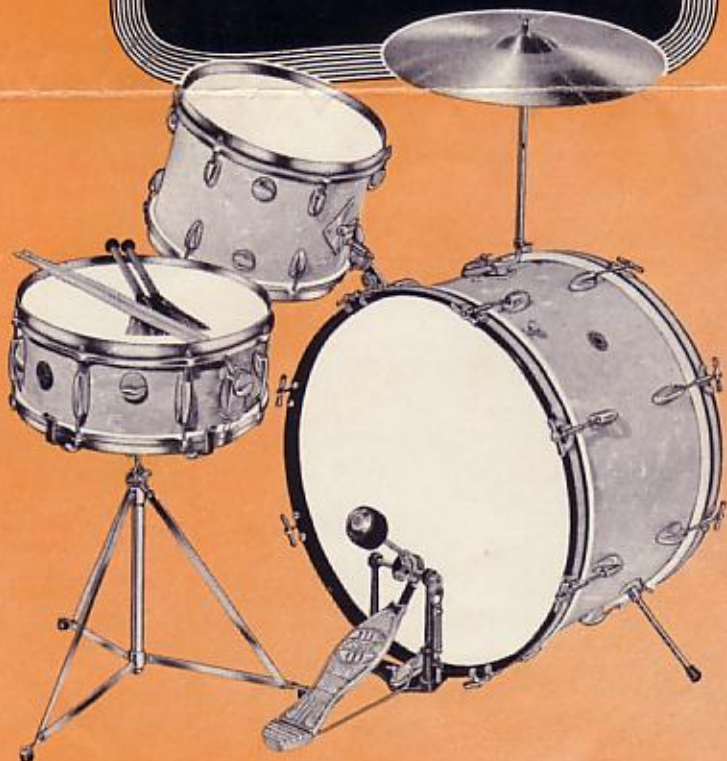

GRETSCH "ONE-NIGHTER" PLUS!

GRETSCH BROADCASTER "ONE-NIGHTER PLUS!" In Polished Chrome and Choice of Pearl Finishes

We've added a Tom Tom and Rail Consolette to the sensationally popular BROADCASTER "One Nighter" separate tension outfit with the result that here's an ideal set for drummers who do a lot of club and 'combo' work. Even with the added equipment it's still a compact easily portable job for the drummer who does a lot of traveling. Every item in its make-up is top professional quality. And don't overlook the nice saving you make at our complete outfit prices.

X4153	BROADCASTER 14" x 6 1/2" separate tension Snare Drum in GRETSCH-PEARL and chrome	$ 82.50
X4247	BROADCASTER 22" x 14" separate tension Bass Drum in GRETSCH-PEARL and chrome	118.50
X4416	BROADCASTER 13" x 9" separate tension Tom Tom in GRETSCH-PEARL and chrome	60.00
4942	GRETSCH Rail Consolette with adj. Tom Tom Holder	13.50
X4686	K. ZILDJIAN 16" Cymbal, high-pitch, med. weight.....	32.50
4805	"All Height" Cymbal Holder, with cymbal tilter (chrome)	6.50
4955	"Floating Action" Bass Drum Pedal.....	21.50
4960	GRETSCH Disappearing Bass Drum Spurs, Chrome.....(Pair)	4.50
5430	Jimmy Pratt Bass Drum Tone Control, adj.....	6.50
4982	Snare Drum Stand, heavy duty	7.75
5220	Hickory Sticks, Louie Bellson model.....	.90
5236	Jazz Brushes, rubber handle	2.25
Total Value at Regular Retail Prices $356.90		

Finishes: Choice of Marine, Black or "Midnight Blue" Gretsch-Pearl and Red, Blue, Green, Gold or Silver Sparkle; metal parts or Drums and Tom Tom are polished chrome plate.

No. PX4007—GRETSCH BROADCASTER "One Nighter Plus!" separate tension outfit in Gretsch-Pearl and chrome without cymbals..... **$308.00**

No. PX4008—GRETSCH BROADCASTER "One-Nighter Plus!" Outfit as pictured and described, with cymbal .....

$339.00

GRETSCH BROADCASTERS
"Finest Drums Ever Owned"
Say America's Top Flight Drummers