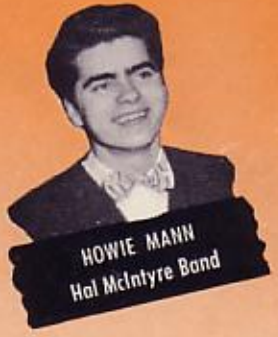

**DENZIL BEST**  
George Shearing Group

**JACK ADAMS**  
Leading Boston Show Drummer

**DON LAMOND**  
N. Y. Television & Radio Star

**NICK FATOOL**  
Coast Radio & TV Artist

**HOWIE MANN**  
Hal McIntyre Band

**MEL LEWIS**  
Tex Beneke Band

**MILT HOLLAND**  
Frank De Vol's Band