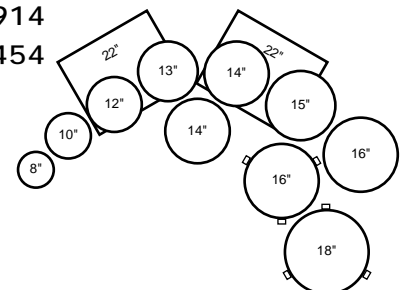

Shell Pack:

- 2 222ED(X) 18"x22" Bass
- 1 208ATC 7"x8" Tom
- 1 210DTC 8"x10" Tom
- 1 212ATC 9"x12" Tom
- 1 213ATC 10"x13" Tom
- 1 214ATC 11"x14" Tom
- 1 215ATC 13"x15" Tom
- 1 216ATC 13"x16" Tom
- 1 2116C 16"x16" Fl. Tom
- 1 2118C 16"x18" Fl. Tom
- 1 5514C 5 1/2"x14" Snare