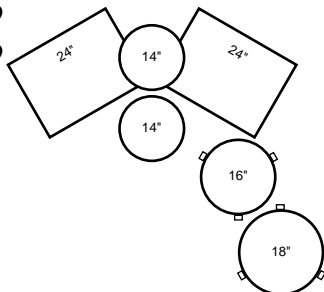

Shell Pack:

2	224ED(X)	18"x24"	Bass
1	214ATC	11"x14"	Tom
1	2116C	16"x16"	Fl. Tom
1	2118C	16"x18"	Fl. Tom
1	5514C	5 1/2"x14"	Snare