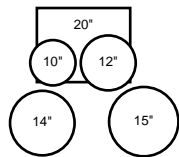

Shell Pack:

1	220D(X)	16"x20"	Bass
1	210DTC	8"x10"	Tom
1	212ATC	9"x12"	Tom
1	215DTC	14"x15"	Tom
1	5514C	5 1/2"x14"	Snare

Kit Suggestion 10

- MHX-MMX-MRX ... \$7,189
- BRX \$5,439

Shell Pack:

2	222ED(X)	18"x22"	Bass
1	210DTC	8"x10"	Tom
1	212DTC	10"x12"	Tom
1	214DTC	12"x14"	Tom
1	2116C	16"x16"	Fl. Tom
1	2118C	16"x18"	Fl. Tom
1	5514C	5 1/2"x14"	Snare