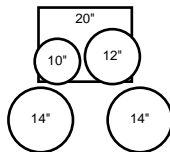

Shell Pack:

1	220D(X)	16"x20"	Bass
1	210DTC	8"x10"	Tom
1	212ATC	9"x12"	Tom
1	214DTC	12"x14"	Tom
1	5514C	5 1/2"x14"	Snare

Kit Suggestion 6

- MHX-MMX-MRX ... **\$5,449**
- BRX **\$4,124**

Shell Pack:

1	222ED(X)	18"x22"	Bass
1	210DTC	8"x10"	Tom
1	212ATC	9"x12"	Tom
1	213ATC	10"x13"	Tom
1	2114C	14"x14"	Fl. Tom
1	2116C	16"x16"	Fl. Tom
1	5514C	5 1/2"x14"	Snare