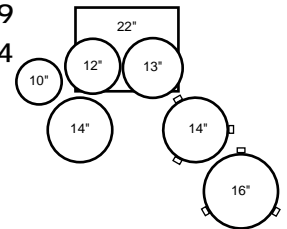

Shell Pack:

1	220D(X)	16"x20"	Bass
1	210DTC	8"x10"	Tom
1	212ATC	9"x12"	Tom
1	214DTC	12"x14"	Tom
1	5514C	5 1/2"x14"	Snare

Kit Suggestion 6

- MHX-MMX-MRX ... **\$5,449**
- BRX **\$4,124**

Shell Pack:

1	222ED(X)	18"x22"	Bass
1	210DTC	8"x10"	Tom
1	212ATC	9"x12"	Tom
1	213ATC	10"x13"	Tom
1	2114C	14"x14"	Fl. Tom
1	2116C	16"x16"	Fl. Tom
1	5514C	5 1/2"x14"	Snare