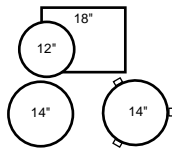

Shell Pack:

1	222ED(X)	18"x22"	Bass
1	212ATC	9"x12"	Tom
1	213ATC	10"x13"	Tom
1	2116C	16"x16"	Fl. Tom
1	5514C	5 1/2"x14"	Snare

Kit Suggestion 3

- MHX-MMX-MRX ... **\$3,119**
- BRX **\$2,454**

Shell Pack:

1	218(X)	14"x18"	Bass
1	212TC	8"x12"	Tom
1	2114C	14"x14"	Fl. Tom
1	5514C	5 1/2"x14"	Snare