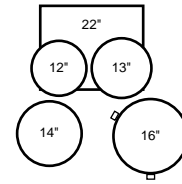

Shell Pack:

1	222ED(X)	18"x22"	Bass
1	212ATC	9"x12"	Tom
1	213ATC	10"x13"	Tom
1	2116C	16"x16"	Fl. Tom
1	5514C	5 1/2"x14"	Snare