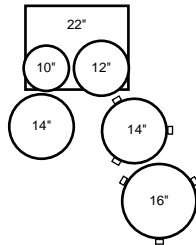

Shell Pack:

1	222ED(X)	18"x22"	Bass
1	210DTC	8"x10"	Tom
1	212ATC	9"x12"	Tom
1	2114C	14"x14"	Fl. Tom
1	2116C	16"x16"	Fl. Tom
1	5514C	5 1/2"x14"	Snare

Kit Suggestion 2

- MHX-MMX-MRX ... **\$4,079**
- BRX **\$3,129**