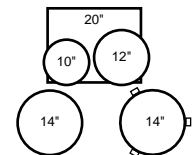

Shell Pack includes:

1	220D(X)	16"x20"	Bass
1	210DTC	8"x10"	Tom
1	212ATC	9"x12"	Tom
1	2114C	14"x14"	Fl. Tom
1	5514C	5 1/2"x14"	Snare