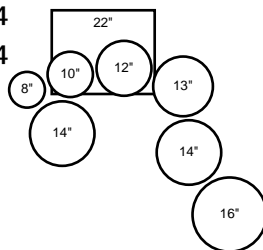

Shell Pack:

- 1 222ED(X) 18"x22" Bass
- 1 208ATC 7"x8" Tom
- 1 210DTC 8"x10" Tom
- 1 212ATC 9"x12" Tom
- 1 213ATC 10"x13" Tom
- 1 214ATC 11"x14" Tom
- 1 216ATC 13"x16" Tom
- 1 5514C 5 1/2"x14" Snare