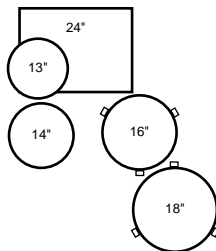

Shell Pack:

1	224ED(X)	18"x24"	Bass
1	213DTC	11"x13"	Tom
1	2116C	16"x16"	Fl. Tom
1	2118C	16"x18"	Fl. Tom
1	5514DC	6 1/2"x14"	Snare