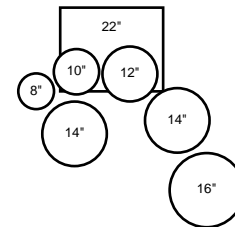

Shell Pack:

1	222ED(X)	18"x22"	Bass
1	208ATC	7"x8"	Tom
1	210DTC	8"x10"	Tom
1	212ATC	9"x12"	Tom
1	214ATC	11"x14"	Tom
1	216ATC	13"x16"	Tom
1	5514C	5 1/2"x14"	Snare