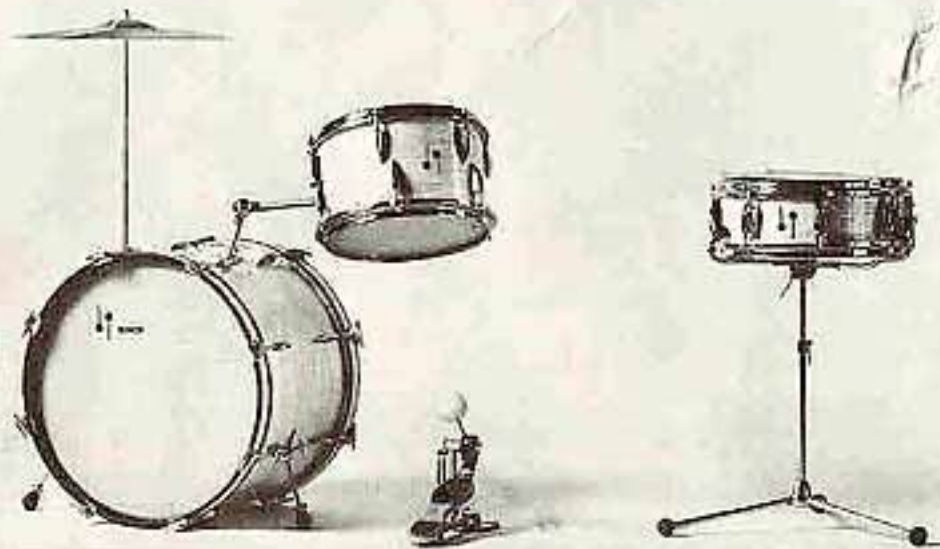

DRUMMER'S SEAT

Contoured saddle, swivel seat. Height and back fully adjustable. Heavy chrome plating. Easily collapsible (Z5801)

Not Illustrated

DRUM STICKS

Ash natural finish (4) per pair	\$2.50
Degame natural finish (1-5), per pair	2.50
Degame natural finish (6), per pair	3.00

WIRE BRUSHES

Retractable with plastic handle, per pair

\$3.50

RETRACTABLE CYMBAL HOLDER

5.00

CYMBAL TILTER

5.00

DRUM COVERS

Heavy canvas covers with zipper and leather handles.

14" pancake snares	\$13.00
14" x 5" snares	14.00
20" bass	25.00
22" bass	25.00
13" tom tom	14.00
16" tom tom	18.00
18" tom tom	25.00

ST. LOUIS K-193

1 Bass Drum, 20" dia. x 14"	\$140.00	1 Drum Stand, fat base, all chrome	\$ 25.00
2 Retractable Spurs	8.00	1 Tom Tom, 13" dia. x 8"	70.00
1 Shell Mount	4.50	1 Tom Tom Holder (L shell mount, 1 ratchet link)	13.00
1 Internal Tone Controller	5.00		Total \$103.50
1 Retractable Cymbal Holder	5.00		
1 "Presto 61" Pedal	25.00		
1 Snare Drum, 14" dia. x 5"—including sticks	103.00		