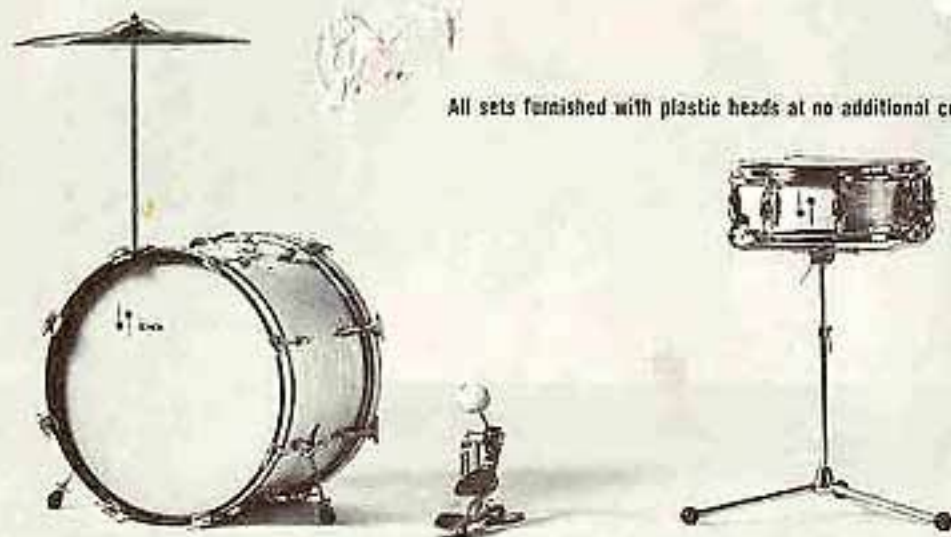

Heavy canvas covers with zipper and leather handles.

14" pancake snares	\$13.00
14" x 5" snares	14.00
20" bass	25.00
22" bass	25.00
13" tom tom	14.00
16" tom tom	18.00
18" tom tom	25.00

ST. LOUIS K-193

1 Bass Drum, 20" dia. x 14"	\$140.00	1 Drum Stand, fat base, all chrome	\$ 25.00
2 Retractable Spurs	8.00	1 Tom Tom, 13" dia. x 8"	70.00
1 Shell Mount	4.50	1 Tom Tom Holder (L shell mount, 1 ratchet link)	13.00
1 Internal Tone Controller	5.00		Total \$103.50
1 Retractable Cymbal Holder	5.00		
1 "Presto 61" Pedal	25.00		
1 Snare Drum, 14" dia. x 5"—including sticks	103.00		

All sets include one pair drum sticks, one pair brushes and one cymbal tiller.

Complete set— without cymbals — \$365.00 — you save \$38.50 over cost of individual items.

All sets furnished with plastic heads at no additional cost.