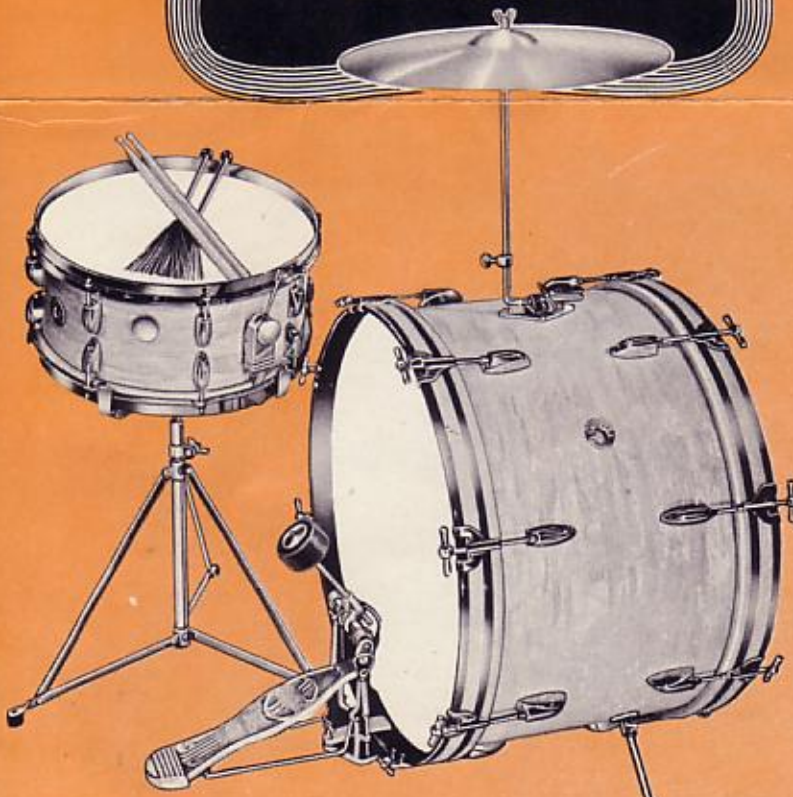

GRETSCH "ONE-NIGHTER"

GRETSCH BROADCASTERS
"Finest Drums Ever Owned"
Soy America's Top Flight Drummers

GRETSCH BROADCASTER "ONE-NIGHTER" OUTFIT In Polished Chrome and Choice of Pearl Finishes

A beautiful GRETSCH-PEARL and brilliant chrome separate-tension drum outfit featuring top professional quality with easy portability, especially planned for the drummer whose job calls for short engagements and lots of travel. It also makes an ideal "starter" set on which to build a more complete outfit as circumstances permit. Being finished in lustrous, long-lived chrome the drums will keep that "new look" for years to match perfectly with the extra equipment as you add it. The outfit includes:

X4153—GRETSCH BROADCASTER 14" x 6½" Separate Tension Snare Drum in Gretsch-Pearl and Chrome.....	$ 82.50
X4247—GRETSCH BROADCASTER 22" x 14" Separate Tension Bass Drum in Gretsch-Pearl and Chrome	118.50
X4686—K. ZILDJIAN 16" Cymbal, high-pitch, med. weight.....	32.50
4805—"All-Height" Cymbal Holder, chrome, with cymbal tilter...	6.50
5430—Jimmy Pratt Bass Drum Tone Control.....	6.50
4955—"Floating Action" Bass Drum Pedal.....	21.50
4960—Gretsch "Disappearing" Bass Drum Spurs, built-in...(Pair)	4.50
4982—Drum Stand, heavy-duty model.....	7.75
5220—Hickory Drum Sticks, Bellson model.....(Pair)	.90
5236—Jazz Brushes, rubber handle.....(Pair)	2.25
Total Value at Regular Prices $283.40	

Finishes: Choice of Marine, Black or "Midnight Blue" Gretsch-Pearl and Green, Red, Blue, Gold, or Silver Sparkle; metal parts of Drums are polished chrome plate.

No. PX4005—GRETSCH BROADCASTER "One-Nighter" Separate Tension Outfit in Gretsch-Pearl and Chrome, without cymbals .....

$238.00

No. PX4006—GRETSCH BROADCASTER "One-Nighter" Outfit as pictured and described, with cymbal.....

$269.00