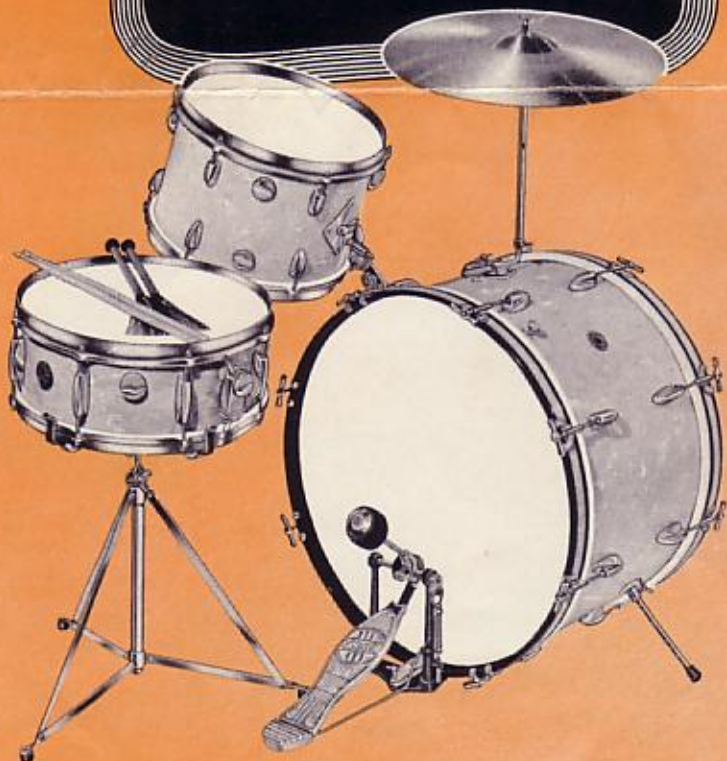

GRETSCH "ONE-NIGHTER" PLUS!

GRETSCH BROADCASTER "ONE-NIGHTER PLUS!" In Polished Chrome and Choice of Pearl Finishes

We've added a Tom Tom and Rail Consolette to the sensationally popular BROADCASTER "One Nighter" separate tension outfit with the result that here's an ideal set for drummers who do a lot of club and 'combo' work. Even with the added equipment it's still a compact easily portable job for the drummer who does a lot of traveling. Every item in its make-up is top professional quality. And don't overlook the nice saving you make at our complete outfit prices.

X4153	BROADCASTER 14" x 6 1/2" separate tension Snare Drum in GRETSCH-PEARL and chrome	$ 82.50
X4247	BROADCASTER 22" x 14" separate tension Bass Drum in GRETSCH-PEARL and chrome	118.50
X4416	BROADCASTER 13" x 9" separate tension Tom Tom in GRETSCH-PEARL and chrome	60.00
4942	GRETSCH Rail Consolette with adj. Tom Tom Holder	13.50
X4686	K. ZILDJIAN 16" Cymbal, high-pitch, med. weight	32.50
4805	"All Height" Cymbal Holder, with cymbal tilter (chrome)	6.50
4955	"Floating Action" Bass Drum Pedal	21.50
4960	GRETSCH Disappearing Bass Drum Spurs, Chrome (Pair)	4.50
5430	Jimmy Pratt Bass Drum Tone Control, adj.	6.50
4982	Snare Drum Stand, heavy duty	7.75
5220	Hickory Sticks, Louie Bellson model	.90
5236	Jazz Brushes, rubber handle	2.25
Total Value at Regular Retail Prices		$356.90

Finishes: Choice of Marine, Black or "Midnight Blue" Gretsch-Pearl and Red, Blue, Green, Gold or Silver Sparkle; metal parts or Drums and Tom Tom are polished chrome plate.

No. PX4007—GRETSCH BROADCASTER "One Nighter Plus!" separate tension outfit in Gretsch-Pearl and chrome without cymbals. **$308.00**

No. PX4008—GRETSCH BROADCASTER "One-Nighter Plus!" Outfit as pictured and described, with cymbal **$339.00**

GRETSCH BROADCASTERS
"Finest Drums Ever Owned"
Say America's Top Flight Drummers