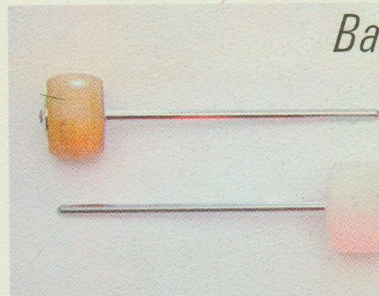

The Standard "Fury S-208" Pedal

Ludwig has been famous for design and manufacture of the world's most popular bass drum pedals since 1909 and the new STANDARD "FURY S-208" is no exception. The modern "NOW" look of the handsome footboard and stand, the precision balanced, free floating action and the fully adjustable spring tension make the "FURY" the greatest buy on the market.

NO. S-208
"FURY" Bass Drum Pedal **$19.00**

- Fast Smooth Action
- Completely Adjustable
- Quiet and Trouble Free
- Modern Look of Today

Standard Shell Mount Cymbal Holder

The new STANDARD shell mount cymbal holder offers complete height and angle adjustment. Die-cast bracket matches lug and provides rigid support for cymbal.

NO. S-240
Shell Mount Cymbal Holder Complete. **$5.50**

Disappearing Spurs

All STANDARD outfits feature the popular, heavy duty disappearing spurs that retreat into the bass drum for fast set-up and packing.

NO. S-1303
Disappearing Spur, pair, Chrome **$6.00**

Bass Drum Anchor

The anchor prevents the bass drum from "creeping" when being played. Attaches to front counterhoop . . . reversible tips offer choice of rubber or steel points.

NO. S-1304-1—Anchor . . . **$5.50**

Bass Drum Pedal Beaters

The STANDARD line offers two types of bass drum pedal beater balls: hard felt and wood. The hard felt ball is supplied with the S-208 pedal.

NO. SP-1287—Wood Pedal Beater **$3.30**
NO. SP-1286—Hard Felt Pedal Beater **$3.30**

Tom Tom Legs

STANDARD floor tom toms are supplied with legs mounted at no additional cost. Legs may be purchased separately if desired.

NO. S-241—3 Tom Tom Legs **$12.00**