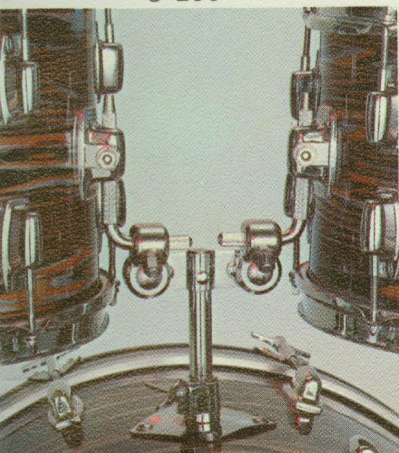

NO. S-240
Shell Mount Cymbal Holder Complete. **\$5.50**

Disappearing Spurs

All STANDARD outfits feature the popular, heavy duty disappearing spurs that retreat into the bass drum for fast set-up and packing.

NO. S-1303
Disappearing Spur, pair, Chrome **\$6.00**

Bass Drum Anchor

The anchor prevents the bass drum from "creeping" when being played. Attaches to front counterhoop . . . reversible tips offer choice of rubber or steel points.

NO. S-1304-1—Anchor . . . **\$5.50**

Bass Drum Pedal Beaters

The STANDARD line offers two types of bass drum pedal beater balls: hard felt and wood. The hard felt ball is supplied with the S-208 pedal.

NO. SP-1287—Wood Pedal Beater **\$3.30**
NO. SP-1286—Hard Felt Pedal Beater **\$3.30**

S-230

S-235

Tom Tom Legs

STANDARD floor tom toms are supplied with legs mounted at no additional cost. Legs may be purchased separately if desired.

NO. S-241—3 Tom Tom Legs **\$12.00**

Ludwig Standard

INDIVIDUAL DRUM SPECIFICATIONS