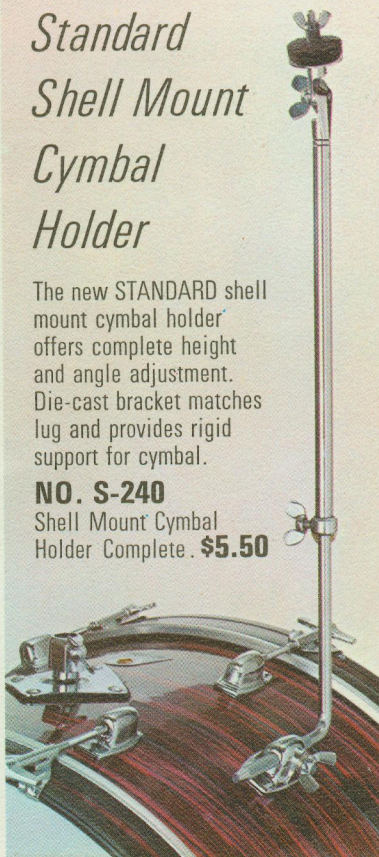

NO. S-208
"FURY" Bass Drum Pedal **\$19.00**

- Fast Smooth Action
- Completely Adjustable
- Quiet and Trouble Free
- Modern Look of Today

Standard Shell Mount Cymbal Holder

The new STANDARD shell mount cymbal holder offers complete height and angle adjustment. Die-cast bracket matches lug and provides rigid support for cymbal.

NO. S-240
Shell Mount Cymbal Holder Complete. **\$5.50**

Disappearing Spurs

All STANDARD outfits feature the popular, heavy duty disappearing spurs that retreat into the bass drum for fast set-up and packing.