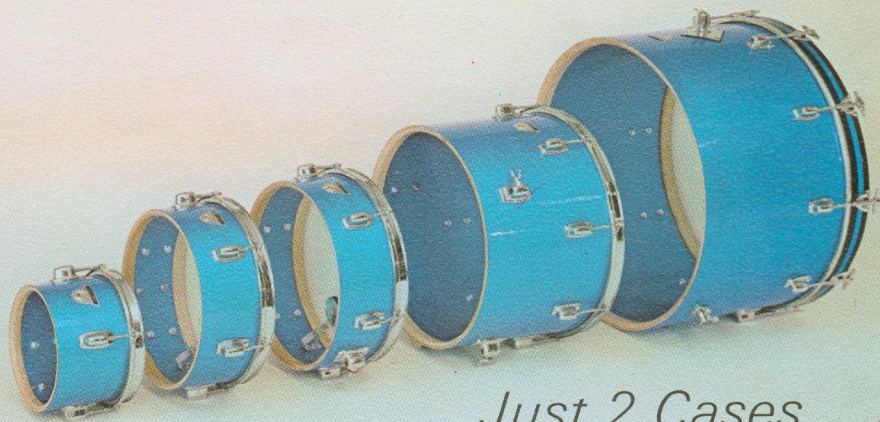

Just 2 Cases

The all new STANDARD S-340 single headed 6 drum outfit compactly packs into just two cases for ease of portability. All four Toms nest inside Bass Drum. Snare Drum and accessories pack into Suitcase Model Trap Case.

NO. S-6991

14"x22" Fibre Bass Drum Case $44.00

NO. S-7840

Suitcase Model Trap Case $40.00

Ludwig
STANDARD