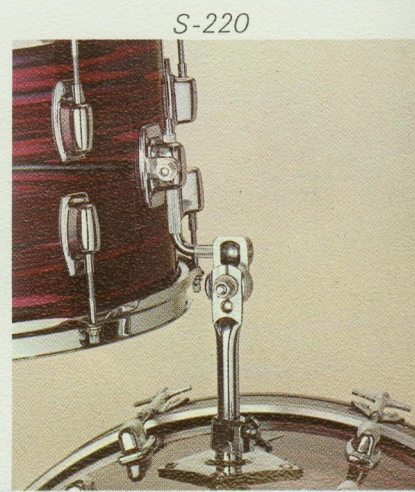

The **Standard** line of quality stands

The all new STANDARD line of stands reflects the Ludwig tradition for quality and dependability. Solid, heavy-duty construction and advanced modern design offer the greatest stand value available today. Single thumb screw adjustment locks legs into position, complete height and angle adjustment positions the drum and cymbals where you want them.

NO. S-280
Hi-Hat Pedal Stand **\$18.50**

NO. S-270
Cymbal Floor
Stand **9.50**

NO. S-260
Snare Drum Stand . . **11.00**

Standard Uni-Sphere Tom Tom Holders

The STANDARD line offers a choice of 3 new retracting heavy duty tom tom holders (the S-220 single, S-230 double and the S-235 triple). All three holders feature complete height and angle adjustment and solid non-slip mounting of all tom toms. The new *UNI-SPHERE* holders combine a special draw bolt and positive engagement ratchet design and can really take a beating.

NO. S-220 Single Tom Tom Holder . \$ **8.50**
NO. S-230 Double Tom Tom Holder . **15.50**
NO. S-235 Triple Tom Tom Holder . **20.00**

The Standard "Fury S-208" Pedal

Ludwig has been famous for design and manufacture of the world's most popular bass drum pedals since 1909 and the new STANDARD "FURY S-208" is no exception. The modern "NOW" look of the handsome footboard and stand, the precision balanced, free floating action and the fully adjustable spring tension make the "FURY" the greatest buy on the market.

NO. S-208
"FURY" Bass Drum Pedal **\$19.00**

- Fast Smooth Action
- Completely Adjustable
- Quiet and Trouble Free
- Modern Look of Today

Standard Shell Mount Cymbal Holder

The new STANDARD shell mount cymbal holder offers complete height and angle adjustment. Die-cast bracket matches lug and provides rigid support for cymbal.