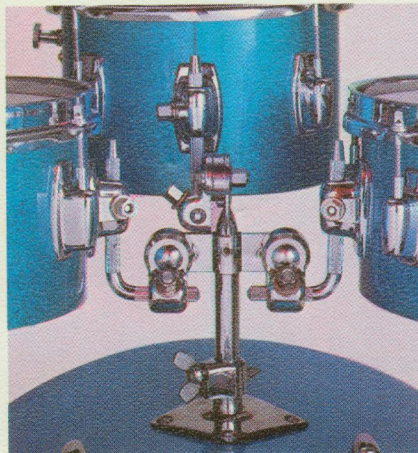

NO. S-240
Shell Mount Cymbal Holder Complete. **\$5.50**

Disappearing Spurs

All STANDARD outfits feature the popular, heavy duty disappearing spurs that retreat into the bass drum for fast set-up and packing.

NO. S-1303
Disappearing Spur, pair, Chrome **\$6.00**

Bass Drum Anchor

The anchor prevents the bass drum from "creeping" when being played. Attaches to front counterhoop . . . reversible tips offer choice of rubber or steel points.

NO. S-1304-1—Anchor . . . **\$5.50**

Bass Drum Pedal Beaters

The STANDARD line offers two types of bass drum pedal beater balls: hard felt and wood. The hard felt ball is supplied with the S-208 pedal.

NO. SP-1287—Wood Pedal Beater **\$3.30**
NO. SP-1286—Hard Felt Pedal Beater **\$3.30**

S-230

S-235

Tom Tom Legs

STANDARD floor tom toms are supplied with legs mounted at no additional cost. Legs may be purchased separately if desired.

NO. S-241—3 Tom Tom Legs **\$12.00**

Ludwig Standard

INDIVIDUAL DRUM SPECIFICATIONS