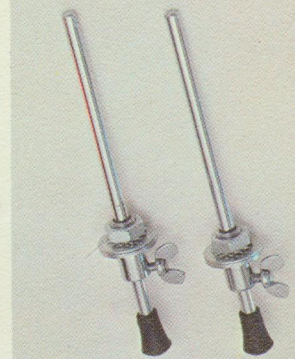

The Standard "Fury S-208" Pedal

Ludwig has been famous for design and manufacture of the world's most popular bass drum pedals since 1909 and the new STANDARD "FURY S-208" is no exception. The modern "NOW" look of the handsome footboard and stand, the precision balanced, free floating action and the fully adjustable spring tension make the "FURY" the greatest buy on the market.

NO. S-208
"FURY" Bass Drum Pedal **$19.00**

- Fast Smooth Action
- Completely Adjustable
- Quiet and Trouble Free
- Modern Look of Today

Standard Shell Mount Cymbal Holder

The new STANDARD shell mount cymbal holder offers complete height and angle adjustment. Die-cast bracket matches lug and provides rigid support for cymbal.

NO. S-240
Shell Mount Cymbal Holder Complete. **$5.50**

Disappearing Spurs

All STANDARD outfits feature the popular, heavy duty disappearing spurs that retreat into the bass drum for fast set-up and packing.

NO. S-1303
Disappearing Spur, pair, Chrome **$6.00**

Bass Drum Anchor

The anchor prevents the bass drum from "creeping" when being played. Attaches to front counterhoop . . . reversible tips offer choice of rubber or steel points.

NO. S-1304-1—Anchor . . . **$5.50**

Bass Drum Pedal Beaters

The STANDARD line offers two types of bass drum pedal beater balls: hard felt and wood. The hard felt ball is supplied with the S-208 pedal.

NO. SP-1287—Wood Pedal Beater **$3.30**
NO. SP-1286—Hard Felt Pedal Beater **$3.30**

Tom Tom Legs

STANDARD floor tom toms are supplied with legs mounted at no additional cost. Legs may be purchased separately if desired.

NO. S-241—3 Tom Tom Legs **$12.00**