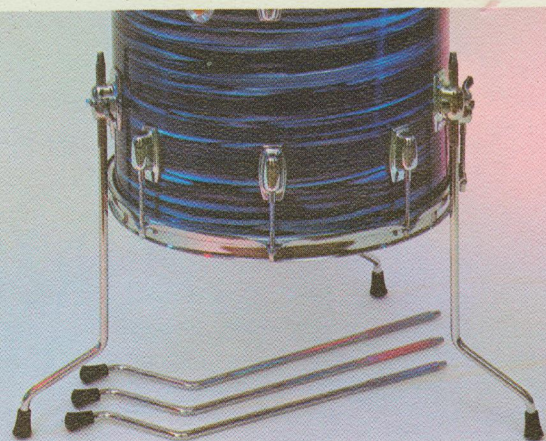

The Standard "Fury S-208" Pedal

Ludwig has been famous for design and manufacture of the world's most popular bass drum pedals since 1909 and the new STANDARD "FURY S-208" is no exception. The modern "NOW" look of the handsome footboard and stand, the precision balanced, free floating action and the fully adjustable spring tension make the "FURY" the greatest buy on the market.

NO. S-208
"FURY" Bass Drum Pedal **$19.00**

- Fast Smooth Action
- Completely Adjustable
- Quiet and Trouble Free
- Modern Look of Today

Standard Shell Mount Cymbal Holder

The new STANDARD shell mount cymbal holder offers complete height and angle adjustment. Die-cast bracket matches lug and provides rigid support for cymbal.

NO. S-240
Shell Mount Cymbal Holder Complete. **$5.50**

Disappearing Spurs

All STANDARD outfits feature the popular, heavy duty disappearing spurs that retreat into the bass drum for fast set-up and packing.

NO. S-1303
Disappearing Spur, pair, Chrome **$6.00**

Bass Drum Anchor

The anchor prevents the bass drum from "creeping" when being played. Attaches to front counterhoop . . . reversible tips offer choice of rubber or steel points.

NO. S-1304-1—Anchor . . . **$5.50**

Bass Drum Pedal Beaters

The STANDARD line offers two types of bass drum pedal beater balls: hard felt and wood. The hard felt ball is supplied with the S-208 pedal.

NO. SP-1287—Wood Pedal Beater **$3.30**
NO. SP-1286—Hard Felt Pedal Beater **$3.30**

S-235

Tom Tom Legs

STANDARD floor tom toms are supplied with legs mounted at no additional cost. Legs may be purchased separately if desired.

NO. S-241—3 Tom Tom Legs **$12.00**