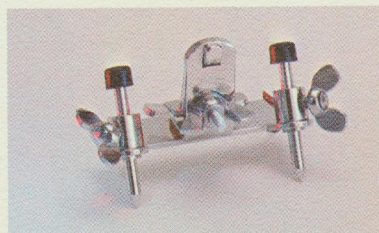

Bass Drum Anchor

The anchor prevents the bass drum from "creeping" when being played. Attaches to front counterhoop . . . reversible tips offer choice of rubber or steel points.

NO. S-1304-1—Anchor . . . **$5.50**

Bass Drum Pedal Beaters

The STANDARD line offers two types of bass drum pedal beater balls: hard felt and wood. The hard felt ball is supplied with the S-208 pedal.

NO. SP-1287—Wood Pedal Beater **$3.30**
NO. SP-1286—Hard Felt Pedal Beater **$3.30**