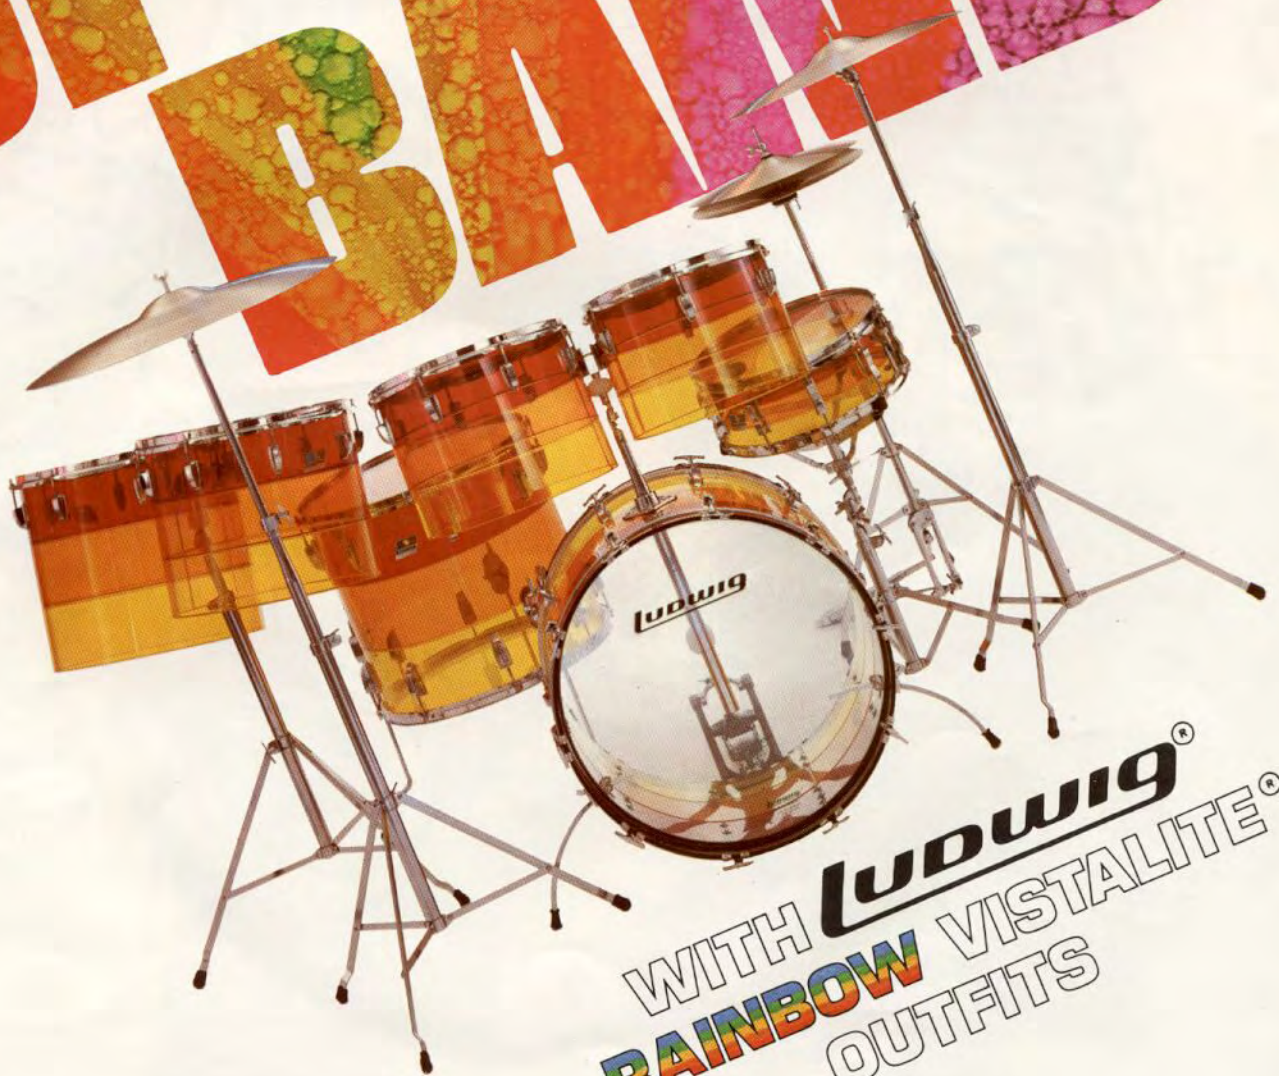

# STRIPES UPSTAIRS DOWNSTAIRS

WITH **Ludwig**<sup>®</sup>  
**RAINBOW** VISTALITE<sup>®</sup>  
OUTFITS

PATTERN (F)  
**No. 989 TP Big Beat Outfit**  
Illustrated in Pattern (F) Vertical Bar  
Blue and Solid White Vistalite.

PATTERN (D)  
**No. 989 TP  
Big Beat Outfit**  
Illustrated in Pattern (D)  
3 Band Swirl  
Red, Solid White and  
Blue Vistalite.

# STRIPES UP THE BAND

PATTERN (C)  
No. 2001 TP Octa-Plus Outfit  
Illustrated in Pattern (C) Spiral  
Red and Yellow Vistalite.

choose  
any selection  
& mixture

The patterns shown are available on all drums listed in the Ludwig 75-1 Catalog. Choose any selection and mixture of the following Vistalite Colors: Clear, Blue, Amber, Yellow, Red, Green, Solid White and Solid Black. When ordering, please be sure to specify Pattern Designation, Choice of Colors and Color Sequence. Should you wish to order your Rainbow Outfit with No.400 Metal Shell Snare Drum in place of the Vistalite Snare Drum, please specify "TPM" (M for Metal Shell)

**COLORS**

**PATTERNS**

PATTERN (A)  
3 Band Rainbow

PATTERN (B)  
5 Band Rainbow

PATTERN (C)  
Spiral

PATTERN (D)  
3 Band Swirl

PATTERN (E)  
2 Band Swirl

PATTERN (F)  
Vertical Bar