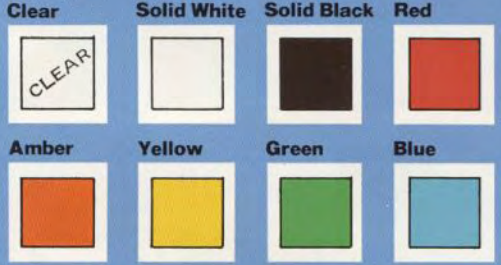

# VISTALITE® OUTFITS

PATTERN (A)  
**No. 989 TP  
Big Beat Outfit**  
Illustrated in Pattern (A)  
3 Band Rainbow  
Red, Solid Black and  
Green Vistalite.

PATTERN (B)  
**No. 989 TP  
Big Beat Outfit**  
Illustrated in Pattern (B)  
5 Band Rainbow  
Solid Black and  
Clear Vistalite.

PATTERN (D)  
**No. 989 TP  
Big Beat Outfit**  
Illustrated in Pattern (D)  
3 Band Swirl  
Red, Solid White and  
Blue Vistalite.

# STRIPES UP THE BAND

PATTERN (C)  
No. 2001 TP Octa-Plus Outfit  
Illustrated in Pattern (C) Spiral  
Red and Yellow Vistalite.

choose  
any selection  
& mixture

The patterns shown are available on all drums listed in the Ludwig 75-1 Catalog. Choose any selection and mixture of the following Vistalite Colors: Clear, Blue, Amber, Yellow, Red, Green, Solid White and Solid Black. When ordering, please be sure to specify Pattern Designation, Choice of Colors and Color Sequence. Should you wish to order your Rainbow Outfit with No.400 Metal Shell Snare Drum in place of the Vistalite Snare Drum, please specify "TPM" (M for Metal Shell)

**COLORS**

**PATTERNS**

PATTERN (A)  
3 Band Rainbow

PATTERN (B)  
5 Band Rainbow

PATTERN (C)  
Spiral

PATTERN (D)  
3 Band Swirl

PATTERN (E)  
2 Band Swirl

PATTERN (F)  
Vertical Bar