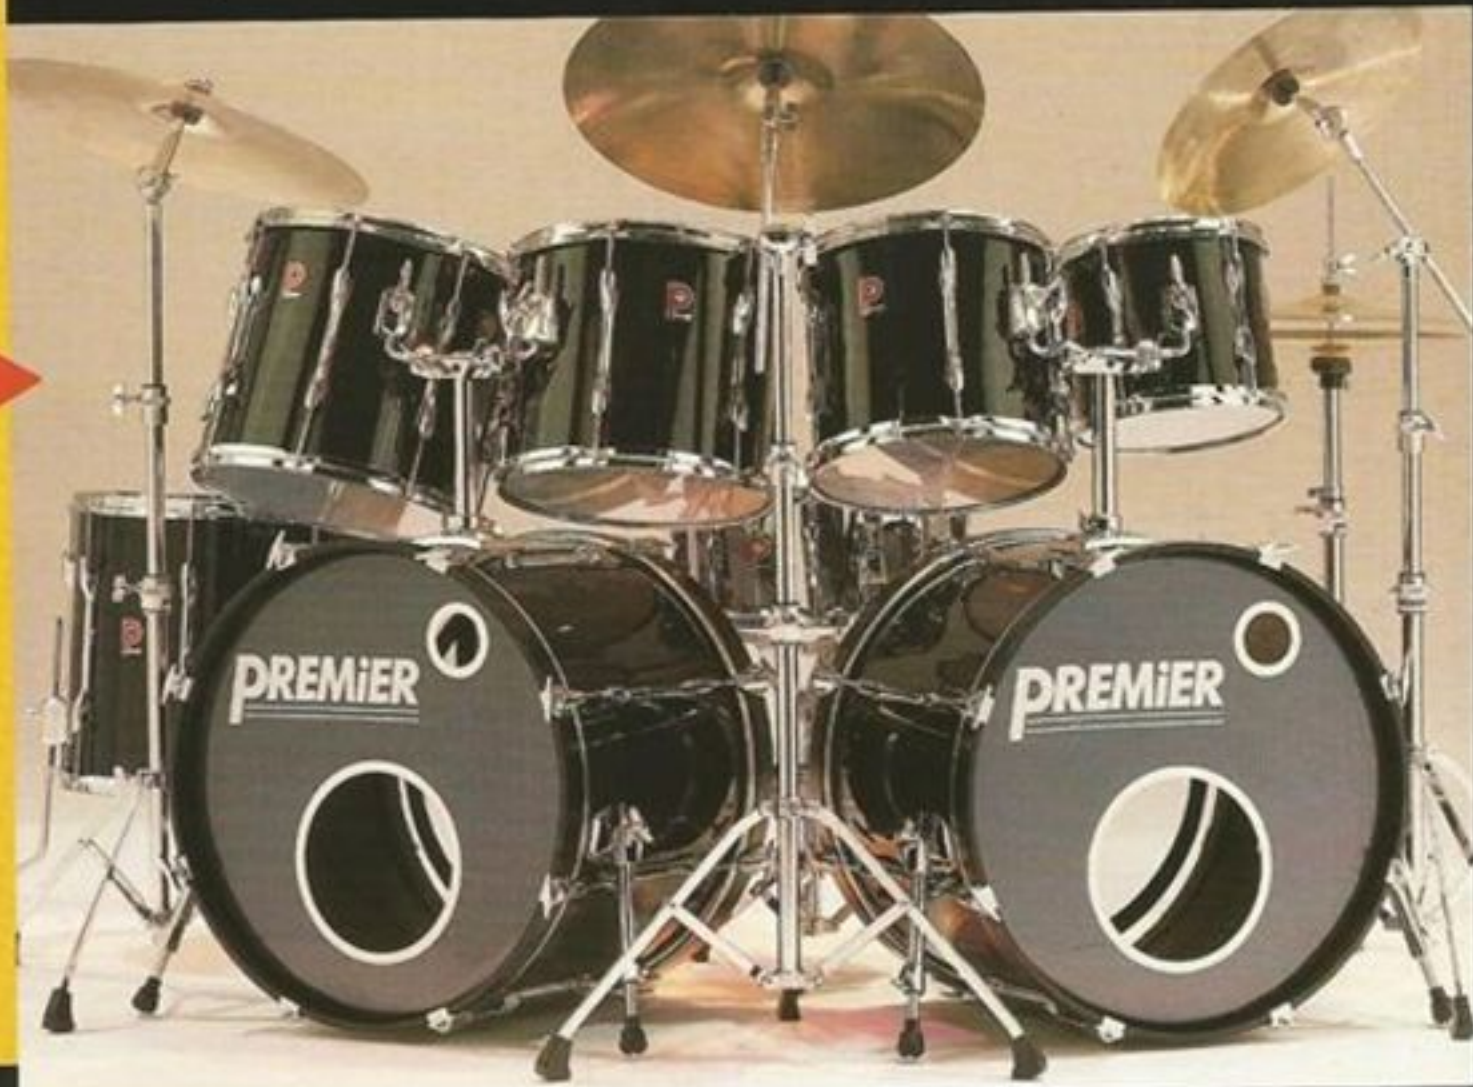

APK 8-Piece

Built up from a standard APK kit, this 8-piece powerhouse includes everything in the standard kit plus:

22 x 16" Power Bass Drum
10 x 9" Power Tom
14 x 13" Power Tom
254 Bass Pedal
396 Tom Holder
3006 Cymbal Boom
4002 Throne

Finish Shown: Liquid Black
Cymbals not included