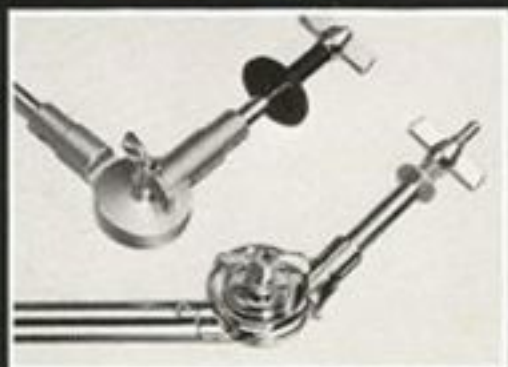

APK/XPK The Heavy-Duty Alternative to Imported Lightweights

The name started as an abbreviation in the Premier engineering department. As it did then, APK still stands for "Advanced Power Kit" — and now the next generation of APK has arrived.

Voted "Drum Kit of the Year" by the readers of the U.K.'s *Making Music* magazine, APK is pure Premier precision. The new APK/XPK drums have more playing features and extra details than any other drum in their class.

Most striking are the new one-piece high tension lugs. No other competitive drum kit has this important performance feature. These are the same elegant lugs found on Premier's renowned Resonator drums. They provide more stable tuning over a wider range than separate lugs and remove tension stresses from the shell. This gives you a more powerful fundamental tone and extra volume and projection.

All APK and XPK shells are finished in jet black on the inside, sealing the wood and giving the kit a sleek, powerful look. The black and chrome contrast is carried through in the black lacquer finished bass drum hoops. The new APK bass drums also feature heavy duty spurs, a rubber bass pedal mounting pad and drum key tension screws on the bottom two lugs.

APK/XPK power toms are deeper than most other power toms for an even purer fundamental pitch and

deeper tone. They're fitted with Premier DS (double-skin) damped heads on the playing side and Premier CL (clear) heads on the bottom. This combination gives you a sound that has both a loud and sharp attack and well-controlled overtones.