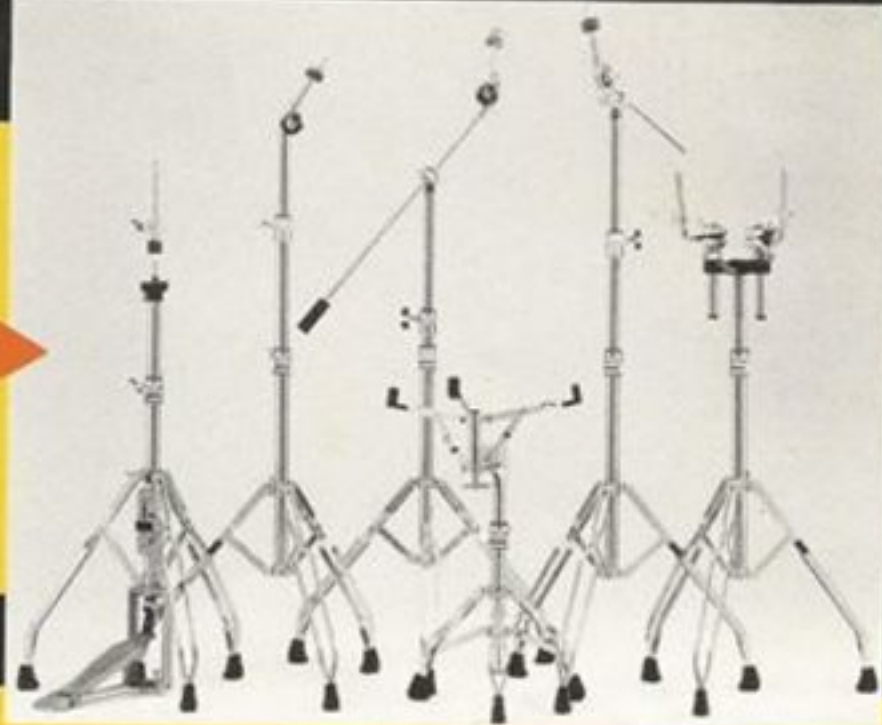

APK 8-Piece

Built up from a standard APK kit, this 8-piece powerhouse includes everything in the standard kit plus:

22 x 16" Power Bass Drum
10 x 9" Power Tom
14 x 13" Power Tom
254 Bass Pedal
396 Tom Holder
3006 Cymbal Boom
4002 Throne

Finish Shown: Liquid Black
Cymbals not included

APK 5-Piece

This is the standard APK configuration (Model 5819/5865) and includes:

22 x 16" Power Bass Drum
12 x 11" Power Tom
13 x 12" Power Tom
16 x 16" Floor Tom
14 x 6.5" 1006 Snare
254 Bass Pedal
396 Tom Holder
3003 Snare Stand
3004 Cymbal Stand
3006 Cymbal Boom

Finish Shown: White Heat
Cymbals not included

A
B
Al
pc
ev
st
22
10
14
25
39
30
40
Fi
C

4000 Series Hardware

Premier XPK kits are equipped with top-line 4000 Series stands including snare stand, hi-hat, straight cymbal stand and cymbal boom. A counterweighted cymbal boom and Fastball double tom stand are available when you want to add to your kit. The heavy duty double leg tripods give you superior stability, no matter how hard you play.

APK 1006

The beauty of this 6½" snare is its simplicity. Drummers rave about the bright "crack" and easily controlled tone of the APK snare. The gleaming chrome plated steel shell, heavy steel hoops and no-nonsense strainer add up to a great performing snare drum.