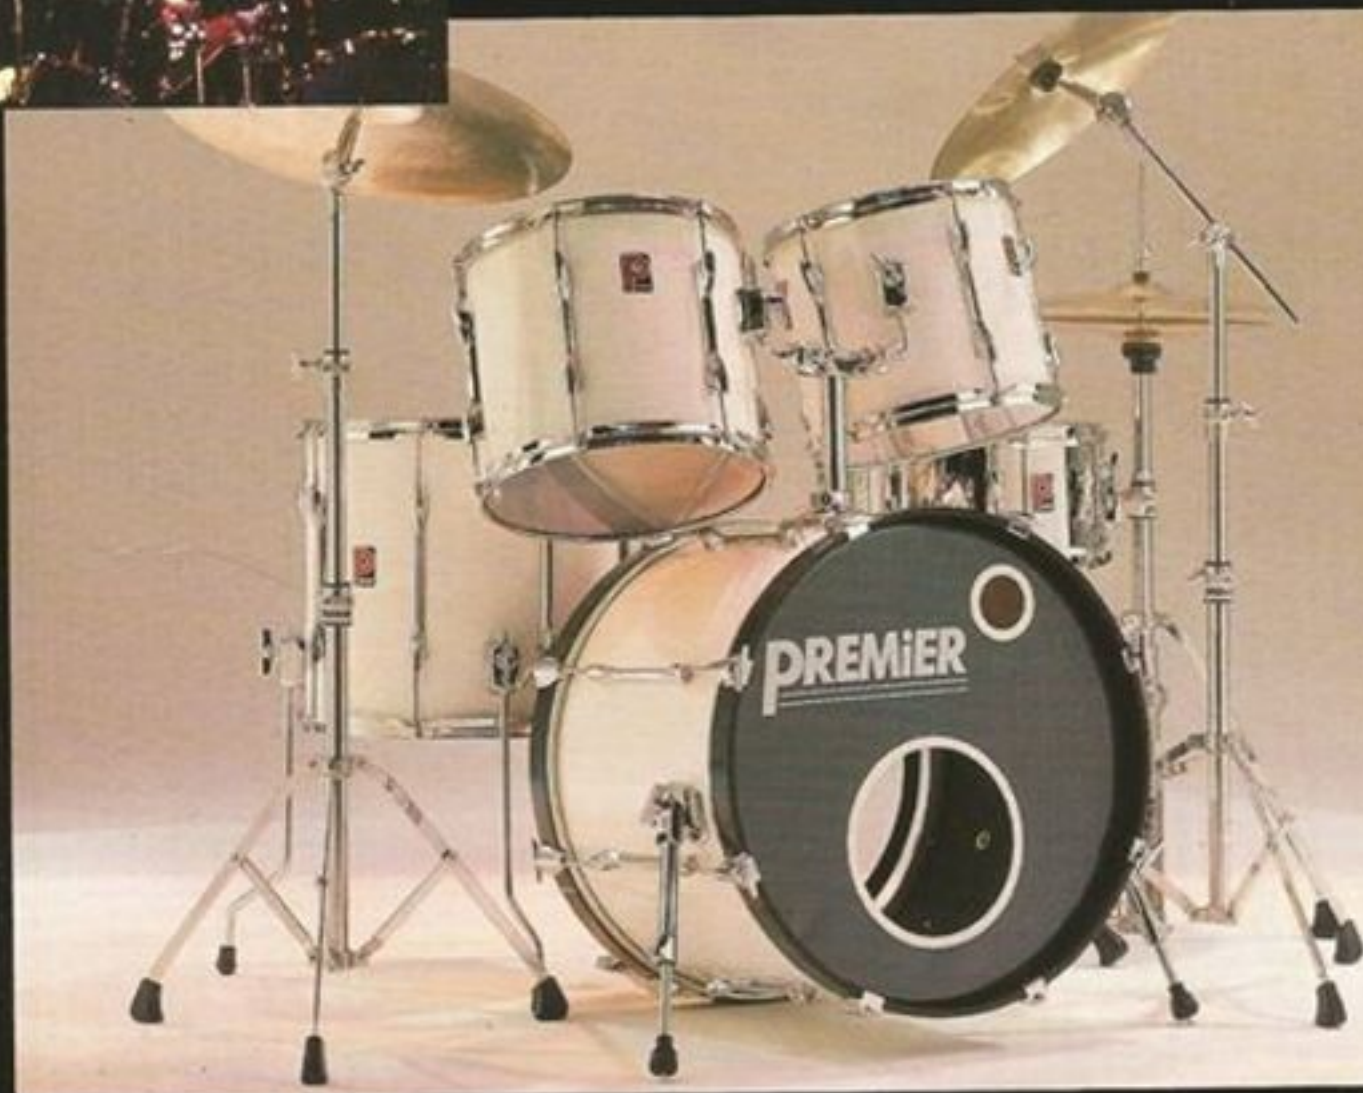

APK 5-Piece

This is the standard APK configuration (Model 5819/5865) and includes:

22 x 16" Power Bass Drum
12 x 11" Power Tom
13 x 12" Power Tom
16 x 16" Floor Tom
14 x 6.5" 1006 Snare
254 Bass Pedal
396 Tom Holder
3003 Snare Stand
3004 Cymbal Stand
3006 Cymbal Boom

Finish Shown: White Heat
Cymbals not included