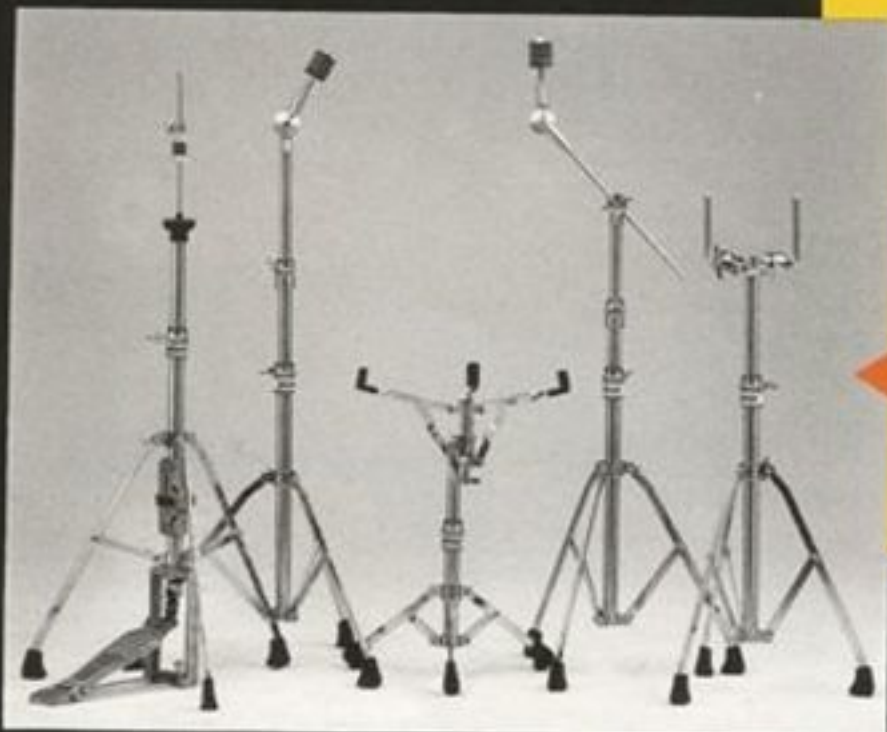

Finish Shown: White Heat
Cymbals not included

A
B
Al
pc
ev
st
22
10
14
25
39
30
40
Fi
C

4000 Series Hardware

Premier XPK kits are equipped with top-line 4000 Series stands including snare stand, hi-hat, straight cymbal stand and cymbal boom. A counterweighted cymbal boom and Fastball double tom stand are available when you want to add to your kit. The heavy duty double leg tripods give you superior stability, no matter how hard you play.

3000 Series Hardware

All APK kits come complete with new, rugged 3000 Series hardware including snare stand, hi-hat, straight cymbal stand and cymbal boom. A double tom stand is also available to add additional mounted toms to your kit. These newly designed stands have wide tripod bases for extra stability and smooth working nylon adjustment bushings for long life and quick, easy set-up.

APK 1006

The beauty of this 6½" snare is its simplicity. Drummers rave about the bright "crack" and easily controlled tone of the APK snare. The gleaming chrome plated steel shell, heavy steel hoops and no-nonsense strainer add up to a great performing snare drum.