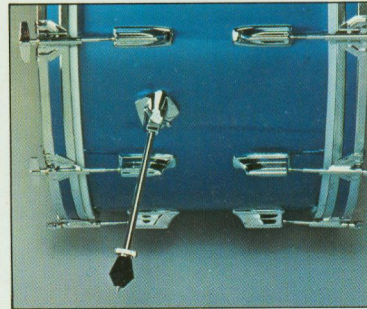

6580 Bass drum spurs, pair