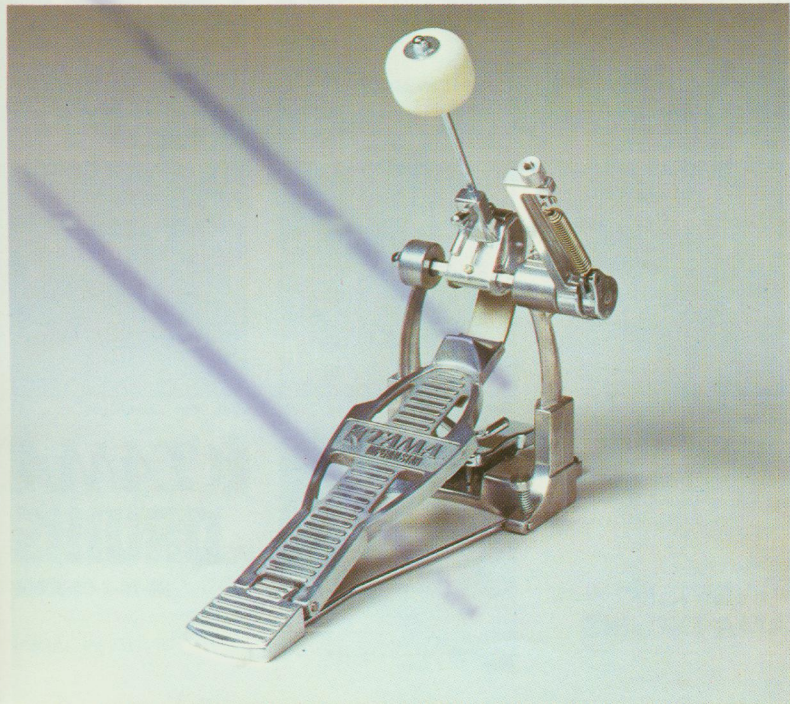

DRUM PEDAL

"HI-BEAT"

- Adjustable spring action
- Adjustable stroke angle
- Twin ball bearings

6740 drum pedal