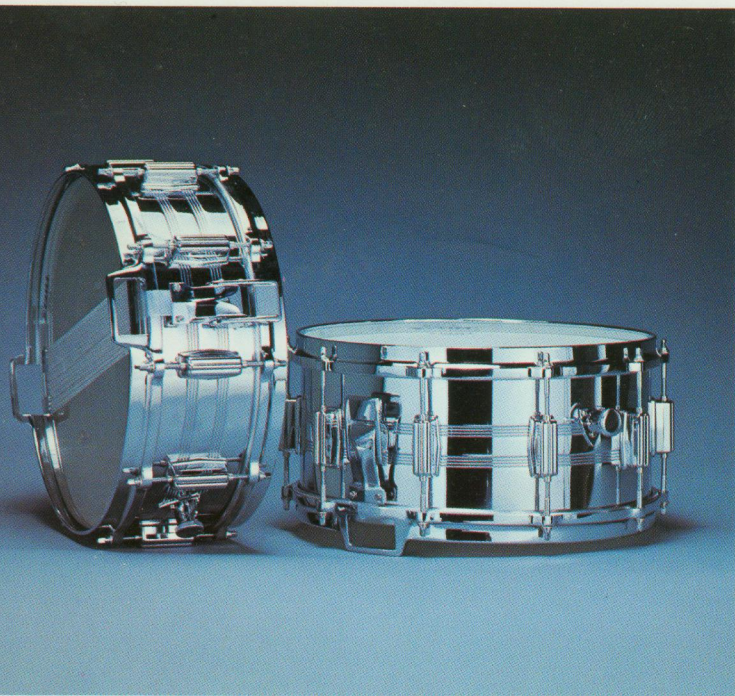

- King beat all metal seamless shell
- King beat solid die-cast counter hoops
- Die-cast snare strainer
- Weather King drum heads

8585 5"×14" metal shell

8685 6½"×14" metal shell

8575 5"×14" wood shell

SNARE DRUMS

- King beat all metal seamless shell
- King beat solid die-cast counter hoops
- Weather King drum heads

8555 5"×14" metal shell

HI-HAT & SNARE STAND

"STAGE KING"

- Adjustable spring tension
- Smooth direct pull
- Heavy duty tripod base