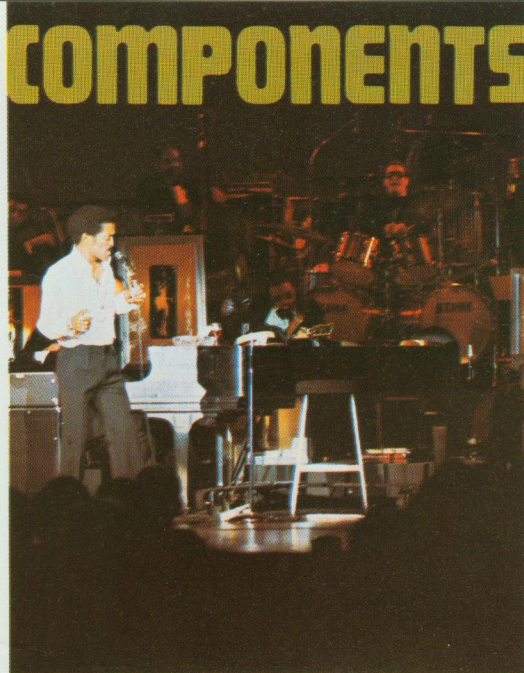

TAMA IMPERIALSTAR DRUMS

COMPONENTS

bass
drums

SAMMY DAVIS JR. IN LAS VEGAS
DATE: JACKSON (DRUMS)

floor
tom toms

snare
drums

tom toms

concert
tom toms

SATURN 12+1 OUTFIT NO. 8993

BASS	CONCERT TOM TOM								FLOOR TOM		SNARE	
22"(2)	6"	8"	10"	12"	13"	14"	15"	16"	16"	18"	5"×14"	No. 8588

- 6740** Drum Pedals (2) **6897** Concert tom tom stand
6890 Snare drum stand **6898** Concert tom tom stand
6892 Cymbal stands (3) **6082** Drum sticks 5B
6895 Hi-hat stand