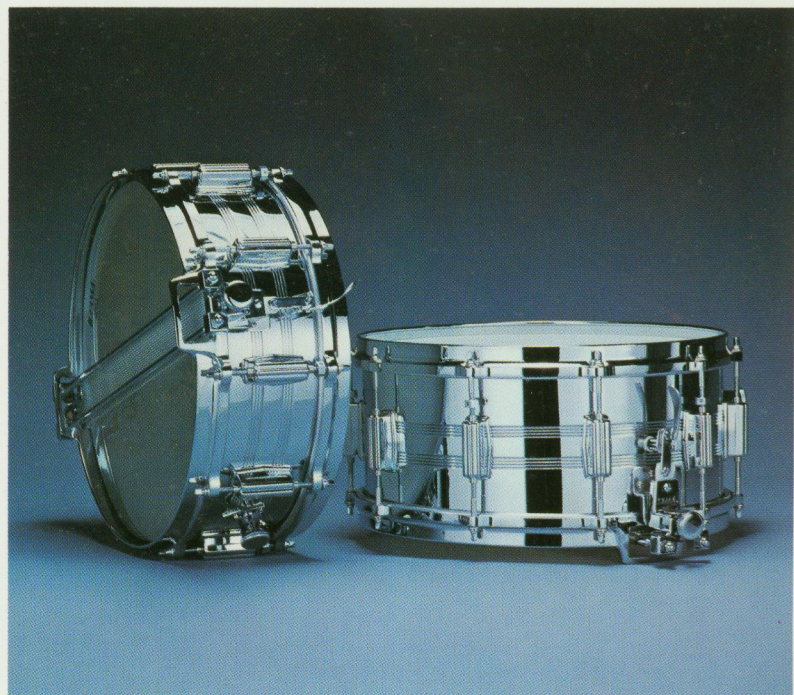

- King beat all metal seamless shell
- King beat solid die-cast counter hoops
- King beat snare strainer
- Weather King drum heads

8588 5"×14" metal shell

8688 6½"×14" metal shell

8578 5"×14" wood shell

SNARE DRUMS