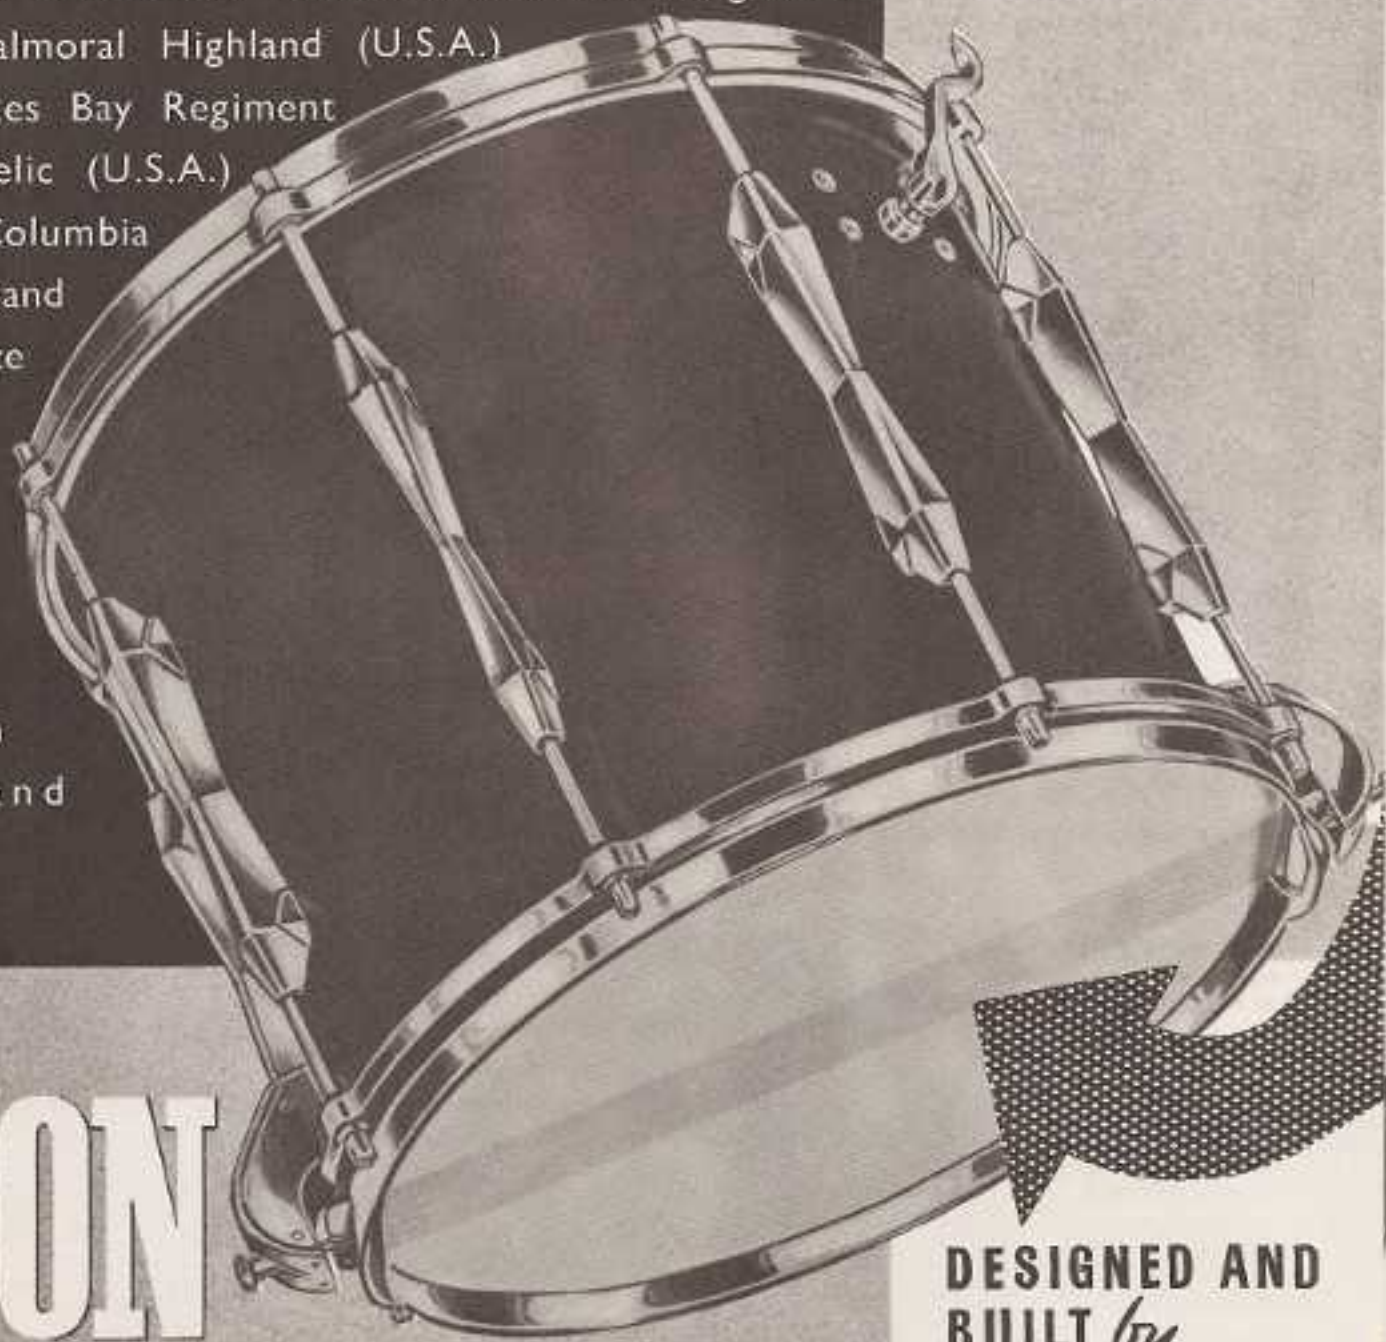

**WITH
THE
WORLD
FAMOUS**

"Breath Sensitive"

SNARE

CARLTON
Gaelic

**DESIGNED AND
BUILT by**

Dallas
LONDON